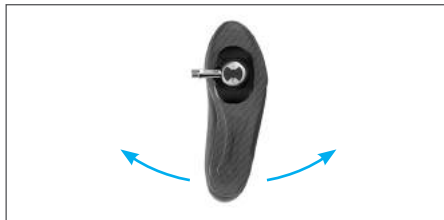

SPEEDPLAY

advanced pedal system

NANO

ZERO

COMP

AERO

DOUBLE SIDED ENTRY

Dual-sided entry and innovative locking mechanism create the most secure and stable platform available so you can crank with confidence.

EXCELLENT CORNERING CLEARANCE

Pedal through corners with confidence, maintain speed, and leave the field behind.

FREEDOM OF MOVEMENT

The only pedal system to provide independent fore-aft, left-right, and float adjustability to optimize fit and enhance performance through better biomechanics.

A slim profile cleat with a rubberized cover provides a better base and more confidence when walking.

CUSTOMIZE YOUR CLEAT

Select either the Standard or Easy Tension cleat to deliver a customized clip-in and clip-out experience. Both cleats are compatible across all pedals.